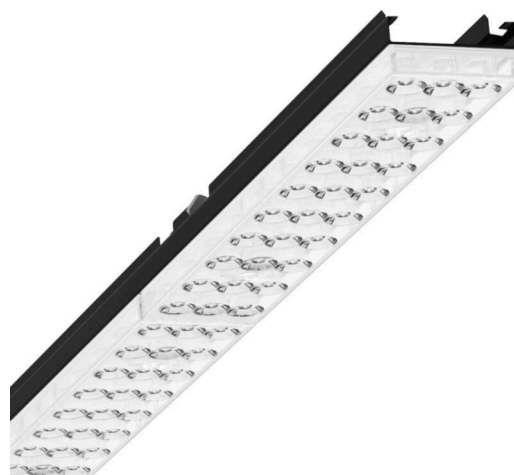

CHARACTERISTICS

Order number	19430004014
EAN number	4020863397839
Commodity code	94051190
Certification mark	IP 20, Protection class I, VDU 65°<3000, ENEC10 VDE, F, HACCP DIN10500/Food/IFS-application-related suitability/BRC, Indoor, CE
Impact resistance (IK rating)	IK03 (-20°C bis 45°C)
Ambient temperatur	ta -20°C to 45°C
Warranty period	5 years
State funding programs	BEG - Federal funding for efficient buildings (valid only for Germany)

ELECTRICAL ENGINEERING

Controller	Electronic driver (1 pcs.)
System output	26W
Mains voltage	230V/50Hz
Energy efficiency class/light source	D

LIGHTING TECHNOLOGY

Placement	LED, Colour rendering/Light colour CRI ≥ 80 / 4000K
Colour tolerance (MacAdam)	3SDCM
Photobiological safety (Luminaire)	RG1
Nominal luminous flux	4386lm
LED service life	50000h L80/B10 (Tq 45°C)
Luminaire luminous efficiency	171lm/W
Beam angle	80° (C0) / 80° (C90)
UGR lat./long.	16.7 / 16.9

MECHANICS

Housing colour	black RAL 9005
Dimensions (LxWxH/DxH)	1531mm x 55mm x 37mm
Weight (net)	1.9kg
Type of installation	Mounting rail system installation, Light structure

Dimensions

L	1531 mm	Length
B	55 mm	Width
H	37 mm	Height

DEEP-LINK

<https://www.regiolux.de/en/article/19430004014>

Reference	LED 4000lm 840
ηLB	100 %
Φ ↓/↑	98 % / 2 %
UGR lat./long.	16.7 / 16.9
VDU	65° < 3000cd/m²